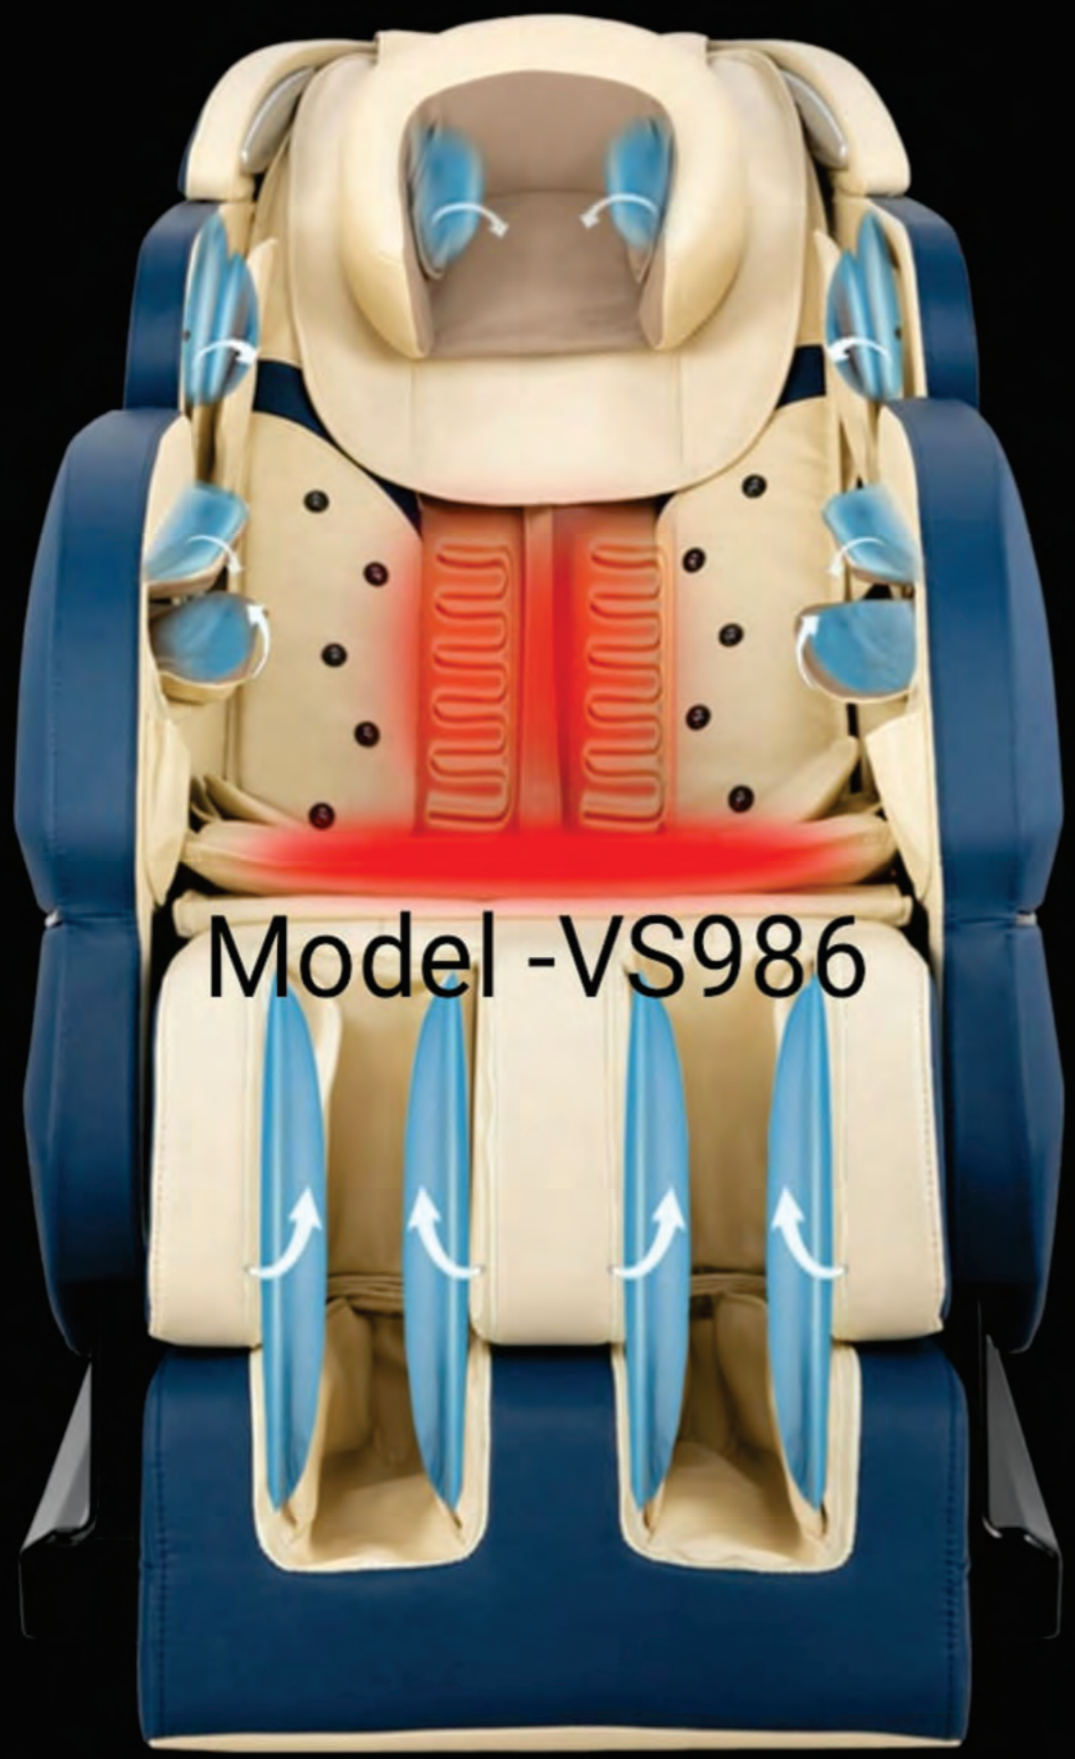

## Model -VS986 Rollers description

< **High quality leather**

**U shape pillow** >

< **USB charging**

## Model VS986

**Foot extensive** >

# Full Body Airbag

Model -VS986

03

Scalable  
20cm