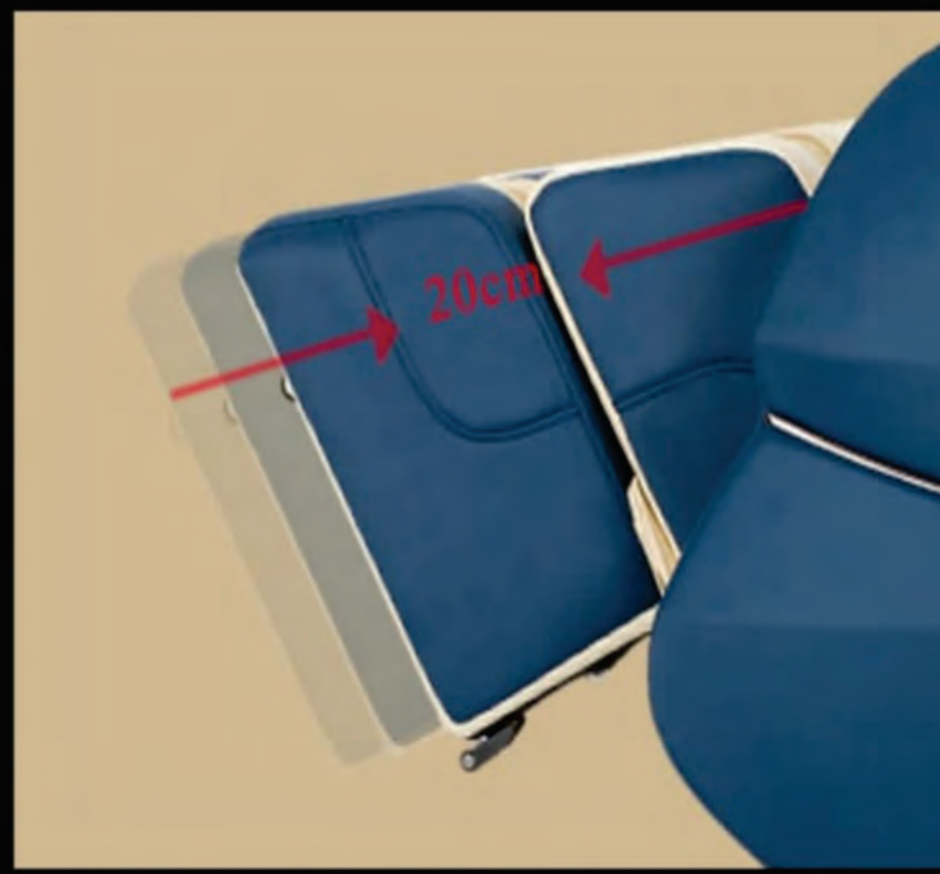

# Full Body Airbag

Model -VS986

03

Scalable  
20cm